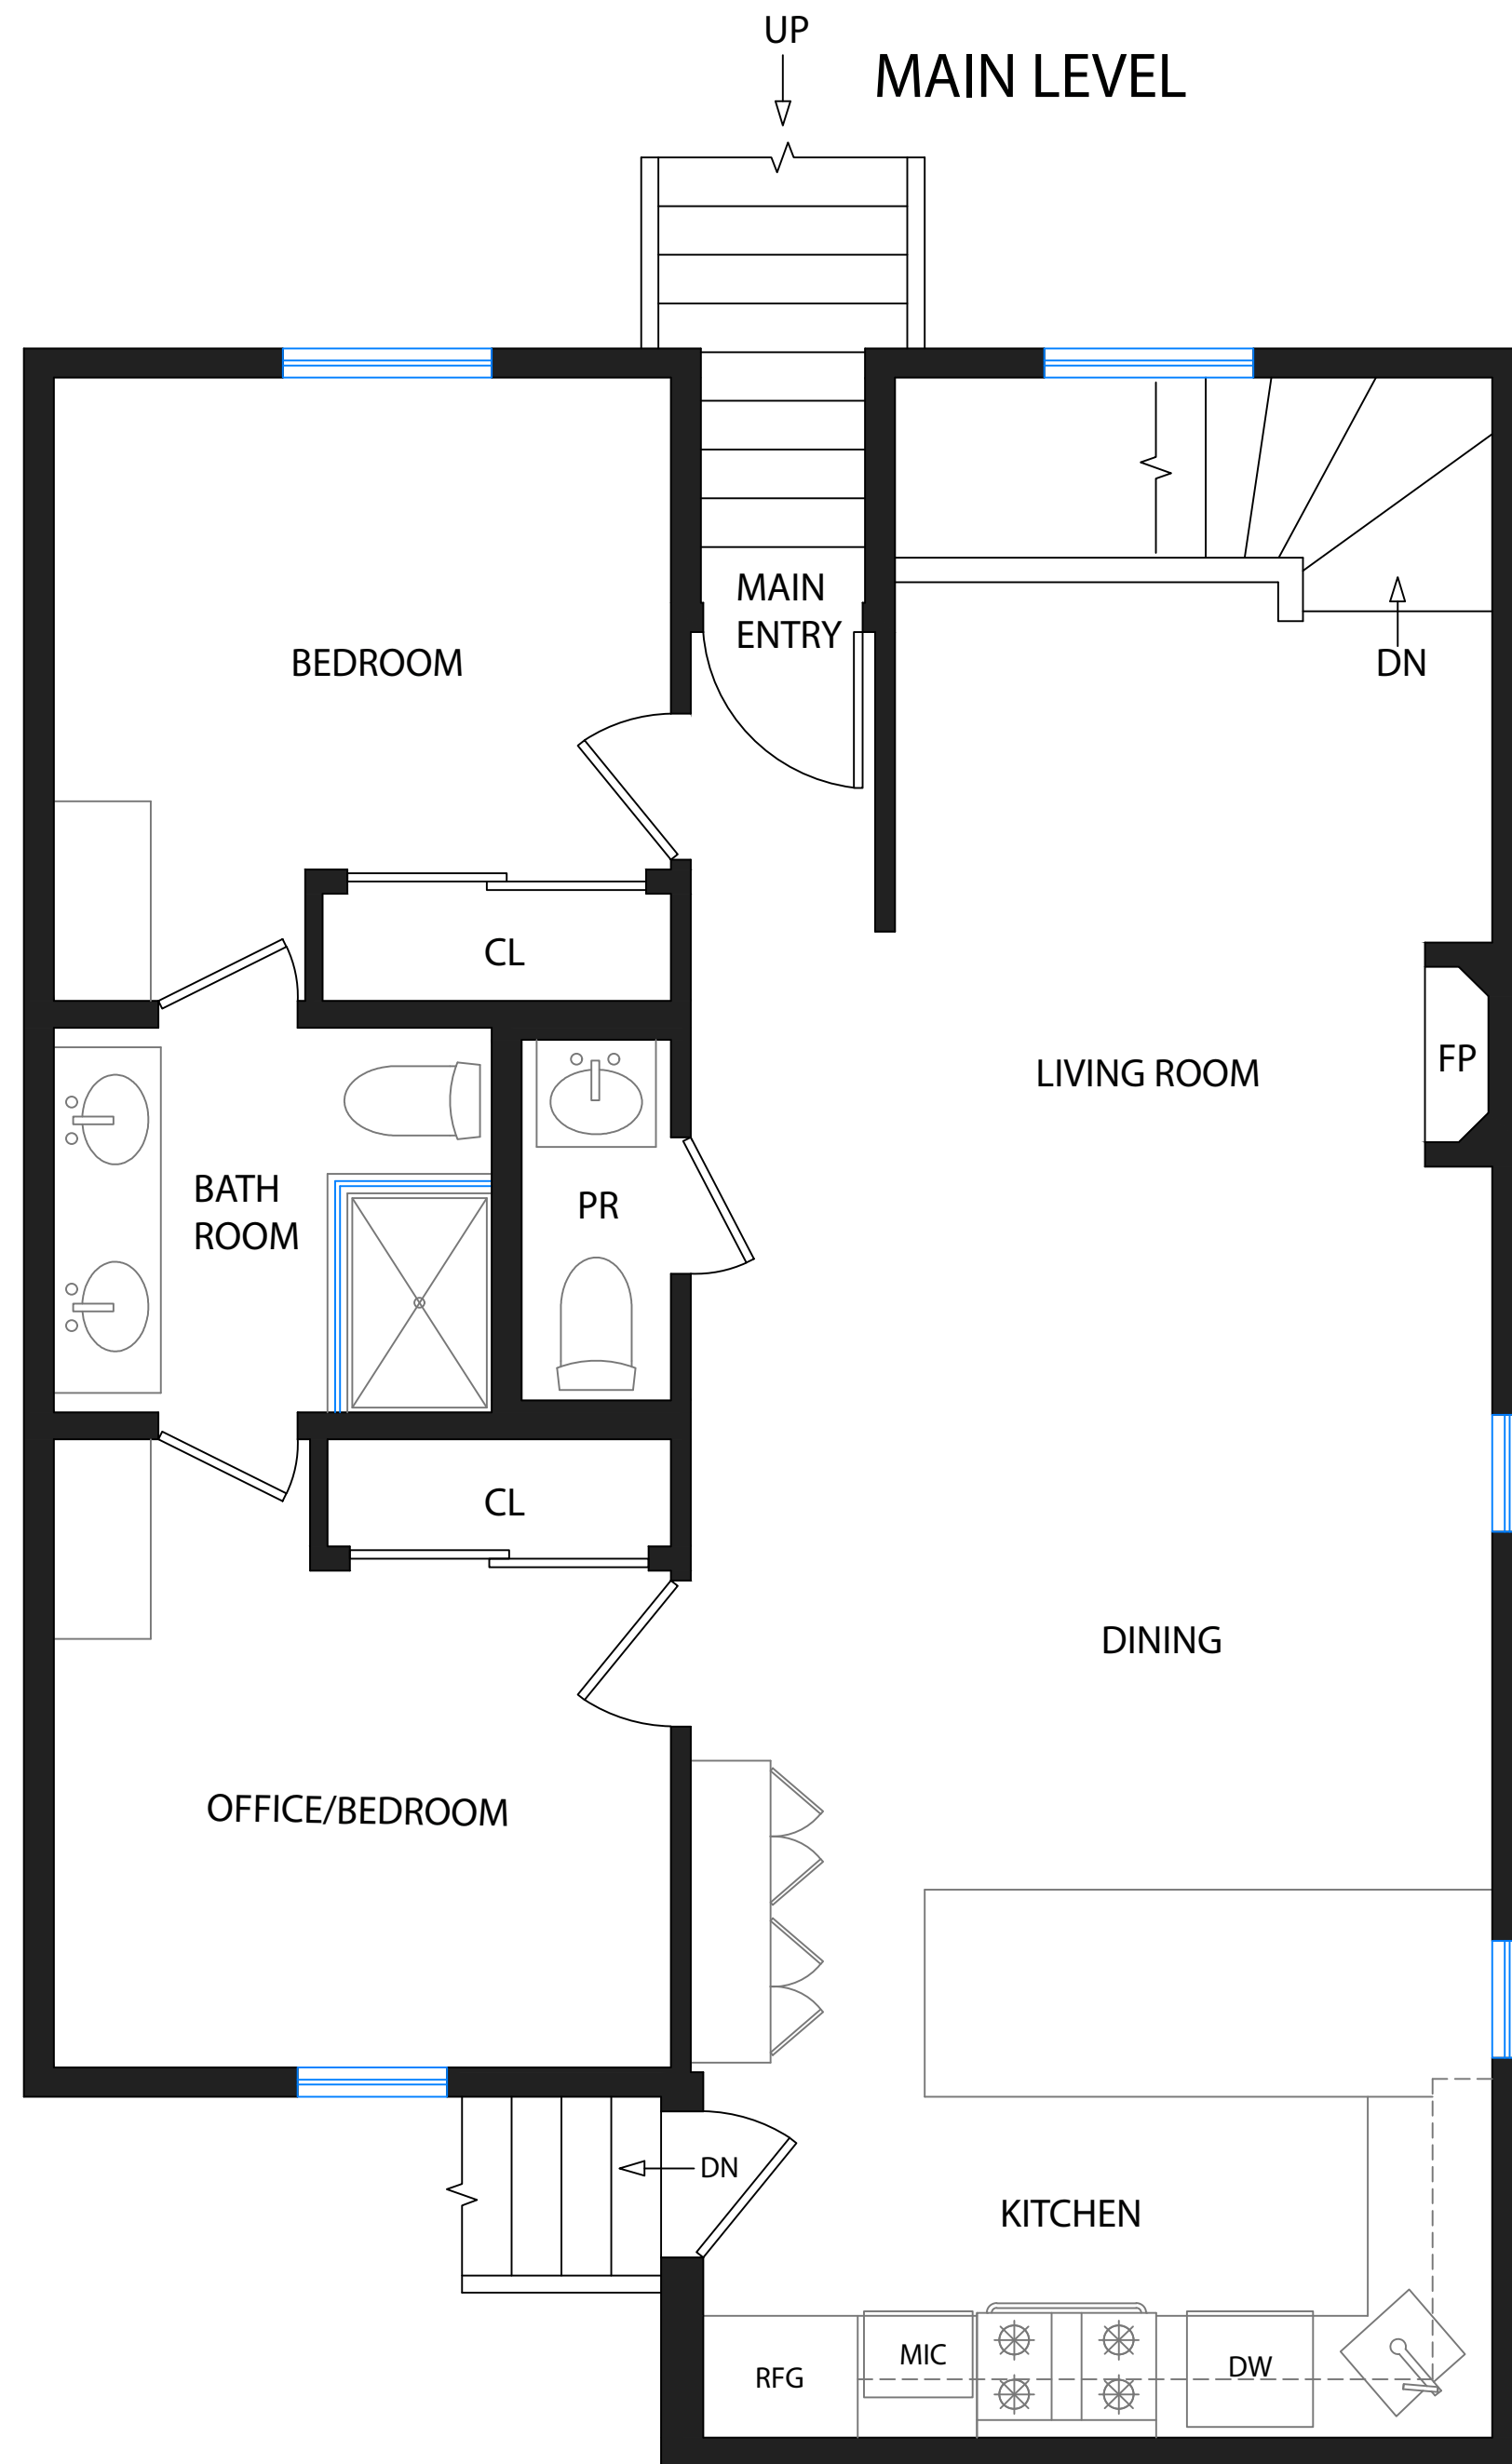

2457A Lombard St.

San Francisco, CA. 94123

DISCLAIMER: RENDERING BY OPEN HOMES PHOTOGRAPHY. ALL MEASUREMENTS ARE APPROXIMATE AND MAY NOT BE EXACT. DO NOT RELY ON THE ACCURACY OF THIS FLOOR PLAN WHEN DETERMINING THE PRICE OF A PROPERTY OR MAKING DECISIONS REGARDING BUYING OR SELLING OF PROPERTIES WITHOUT INDEPENDENT VERIFICATION.