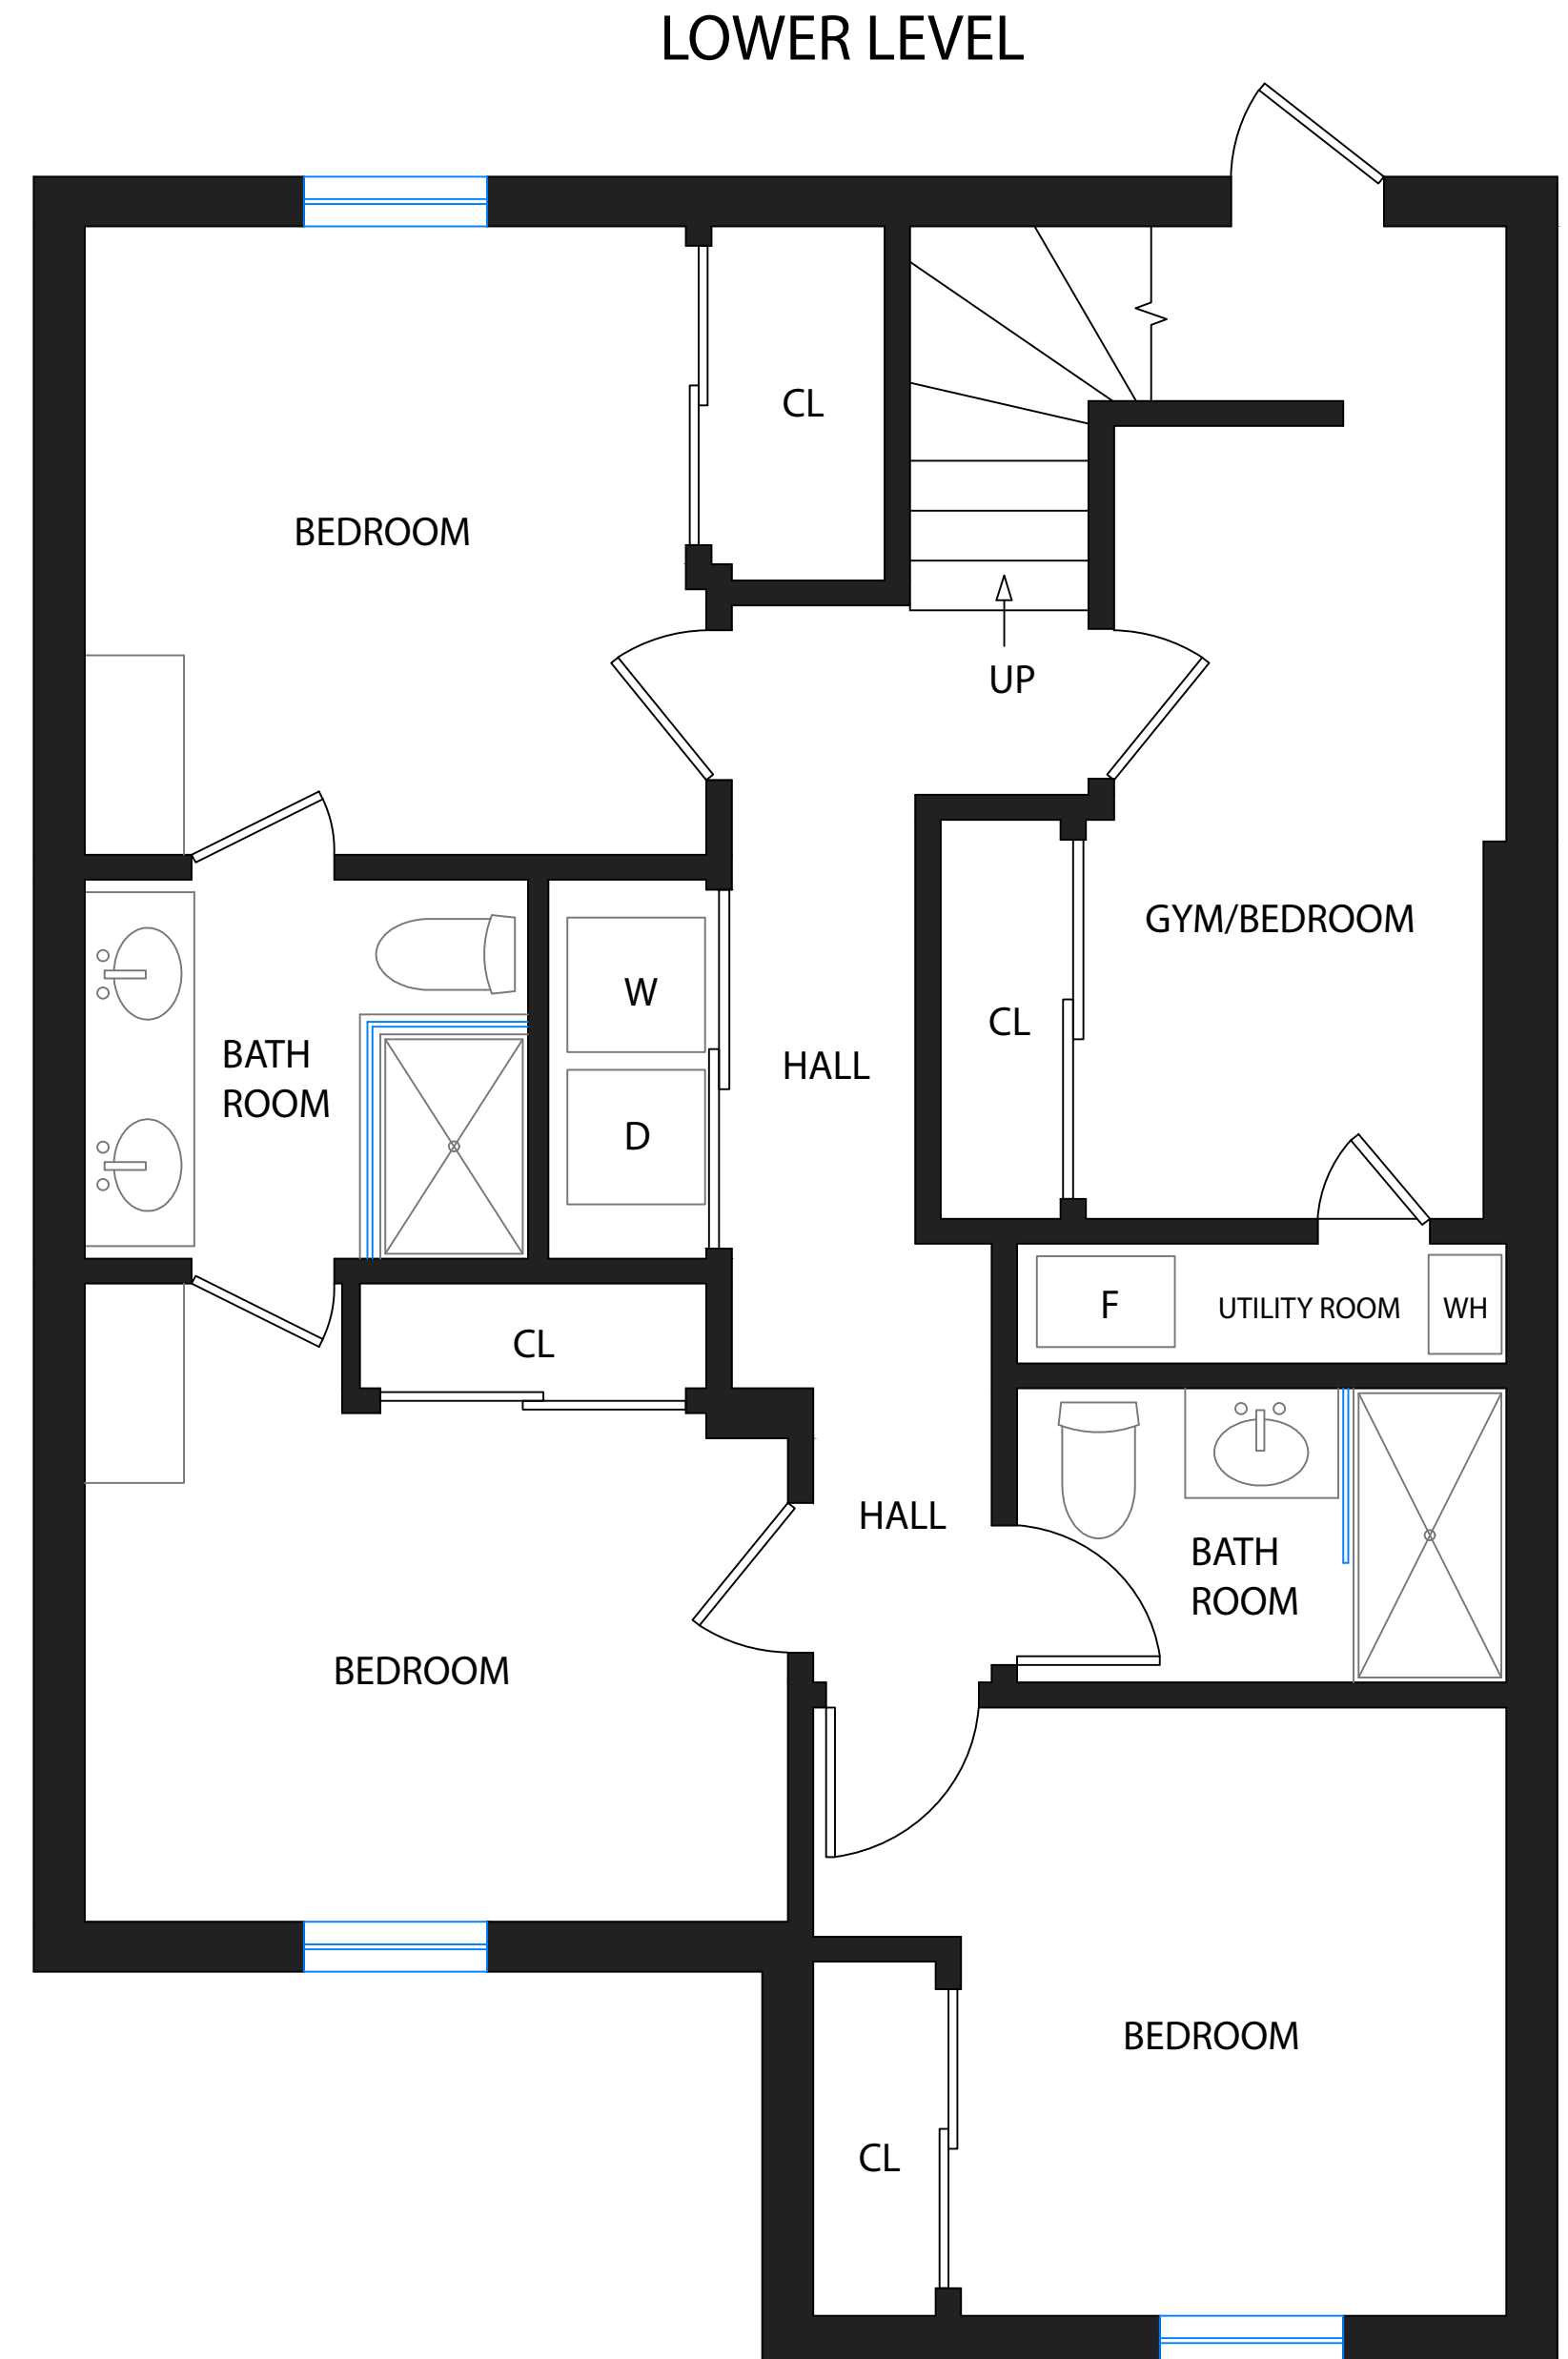

2457A Lombard St.

San Francisco, CA. 94123

DISCLAIMER: RENDERING BY OPEN HOMES PHOTOGRAPHY. ALL MEASUREMENTS ARE APPROXIMATE AND MAY NOT BE EXACT. DO NOT RELY ON THE ACCURACY OF THIS FLOOR PLAN WHEN DETERMINING THE PRICE OF A PROPERTY OR MAKING DECISIONS REGARDING BUYING OR SELLING OF PROPERTIES WITHOUT INDEPENDENT VERIFICATION.